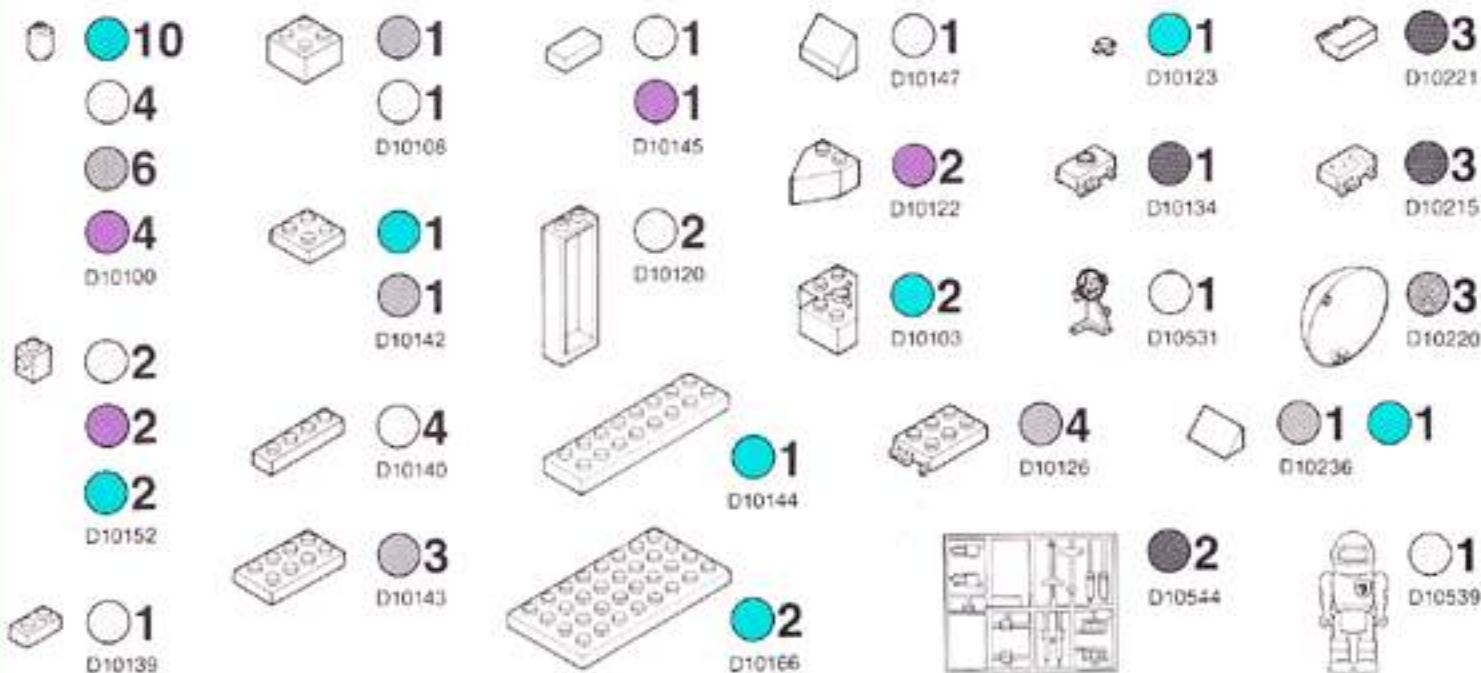

INSTRUCTIONS
5340 GALAXY CRUISER

TYCO SUPER BLOCKS™ ACTION BUILDING SET

SPACE ADVENTURE™

TYCO SUPER BLOCKS ARE SAFE, CREATIVE, FUN.

TYCO "Standard SIZE" SUPER BLOCKS are intended for use by children 4 years of age & older. As with any toy construction set, TYCO SUPER BLOCKS contain many small parts that must be kept away from children under 3.

Your Set Contains:

1  

2  

3  

4  

HOLD FOR **26**

5  

6  