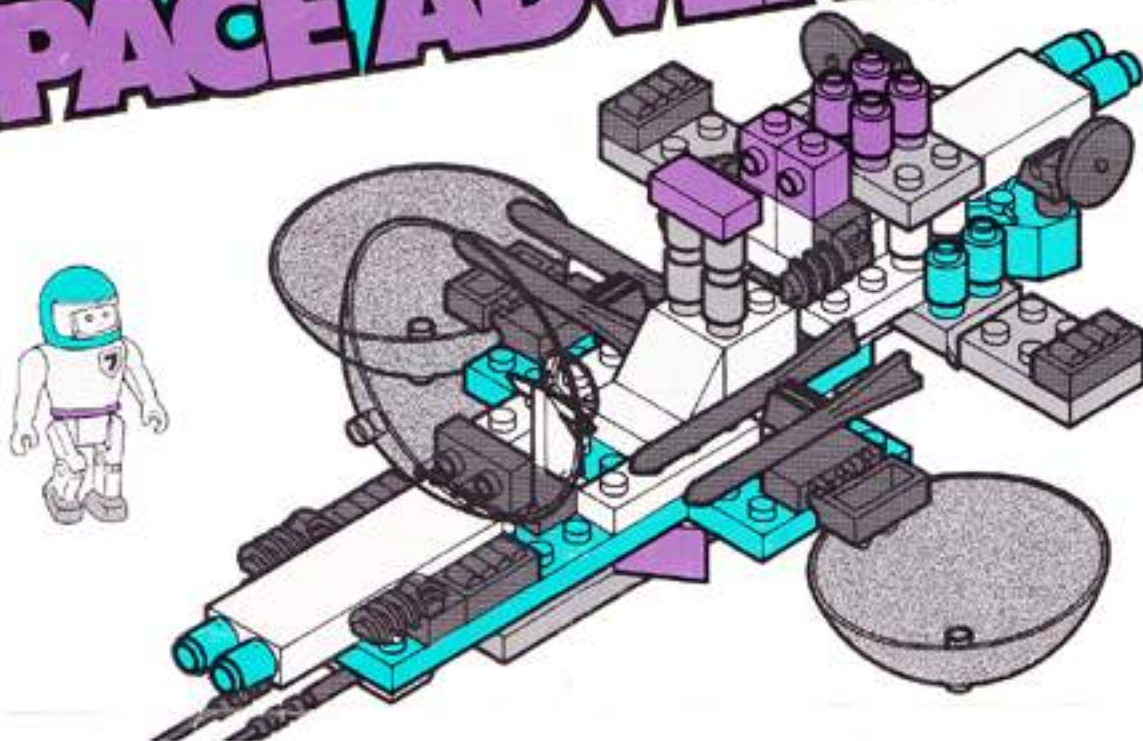

INSTRUCTIONS
5340 GALAXY CRUISER

TYCO SUPER BLOCKS™ ACTION BUILDING SET

SPACE ADVENTURE™

TYCO SUPER BLOCKS ARE SAFE, CREATIVE, FUN.

TYCO "Standard SIZE" SUPER BLOCKS are intended for use by children 4 years of age & older. As with any toy construction set, TYCO SUPER BLOCKS contain many small parts that must be kept away from children under 3.

Your Set Contains:

1  

2  

3  

4  

HOLD FOR **26**

5  

6  