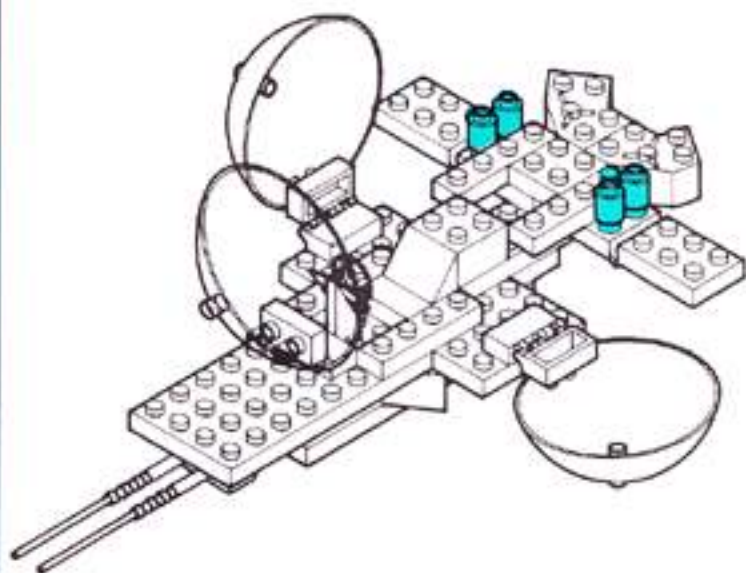

INSTRUCTIONS
5340 GALAXY CRUISER

TYCO SUPER BLOCKS™ ACTION BUILDING SET

SPACE ADVENTURE™

TYCO SUPER BLOCKS ARE SAFE, CREATIVE, FUN.

TYCO "Standard SIZE" SUPER BLOCKS are intended for use by children 4 years of age & older. As with any toy construction set, TYCO SUPER BLOCKS contain many small parts that must be kept away from children under 3.

7  

8  

9  

10  

19**21****20****22**

23

● 2

MAKE 2